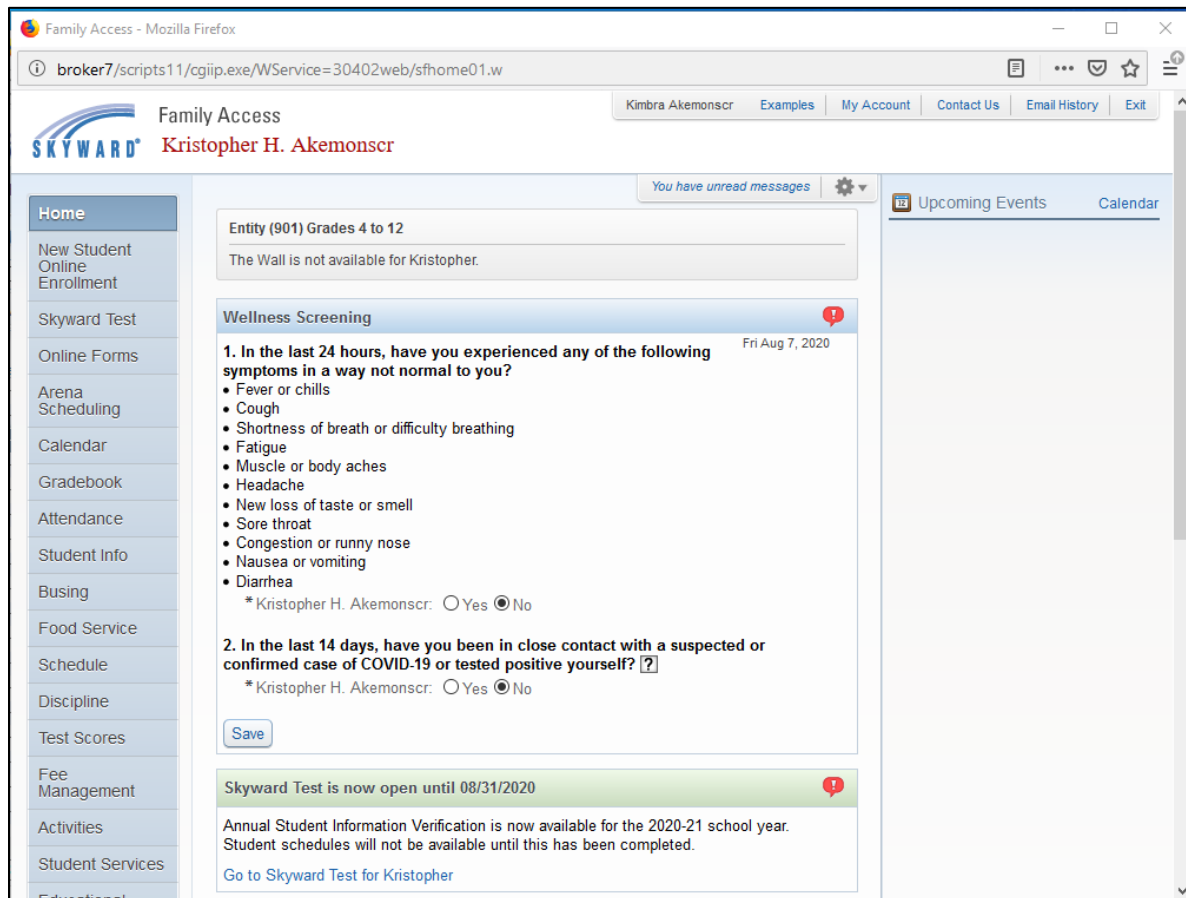

Family Access

The Wellness Screening option from Family Access allows guardians to complete a COVID-19 survey for their child. Based on the survey results, it either approves or prohibits entry for the individual. Additionally, a record will be created within the Student Profile > General > Wellness Screening area.

The Wellness Screening displays on the Home screen in Family Access.

Answer the two questions and select Save. Note in this example, "No" was selected for both questions.

Family Access - Mozilla Firefox
 broker7/scripts11/cgiip.exe/WService=30402web/sfhome01.w